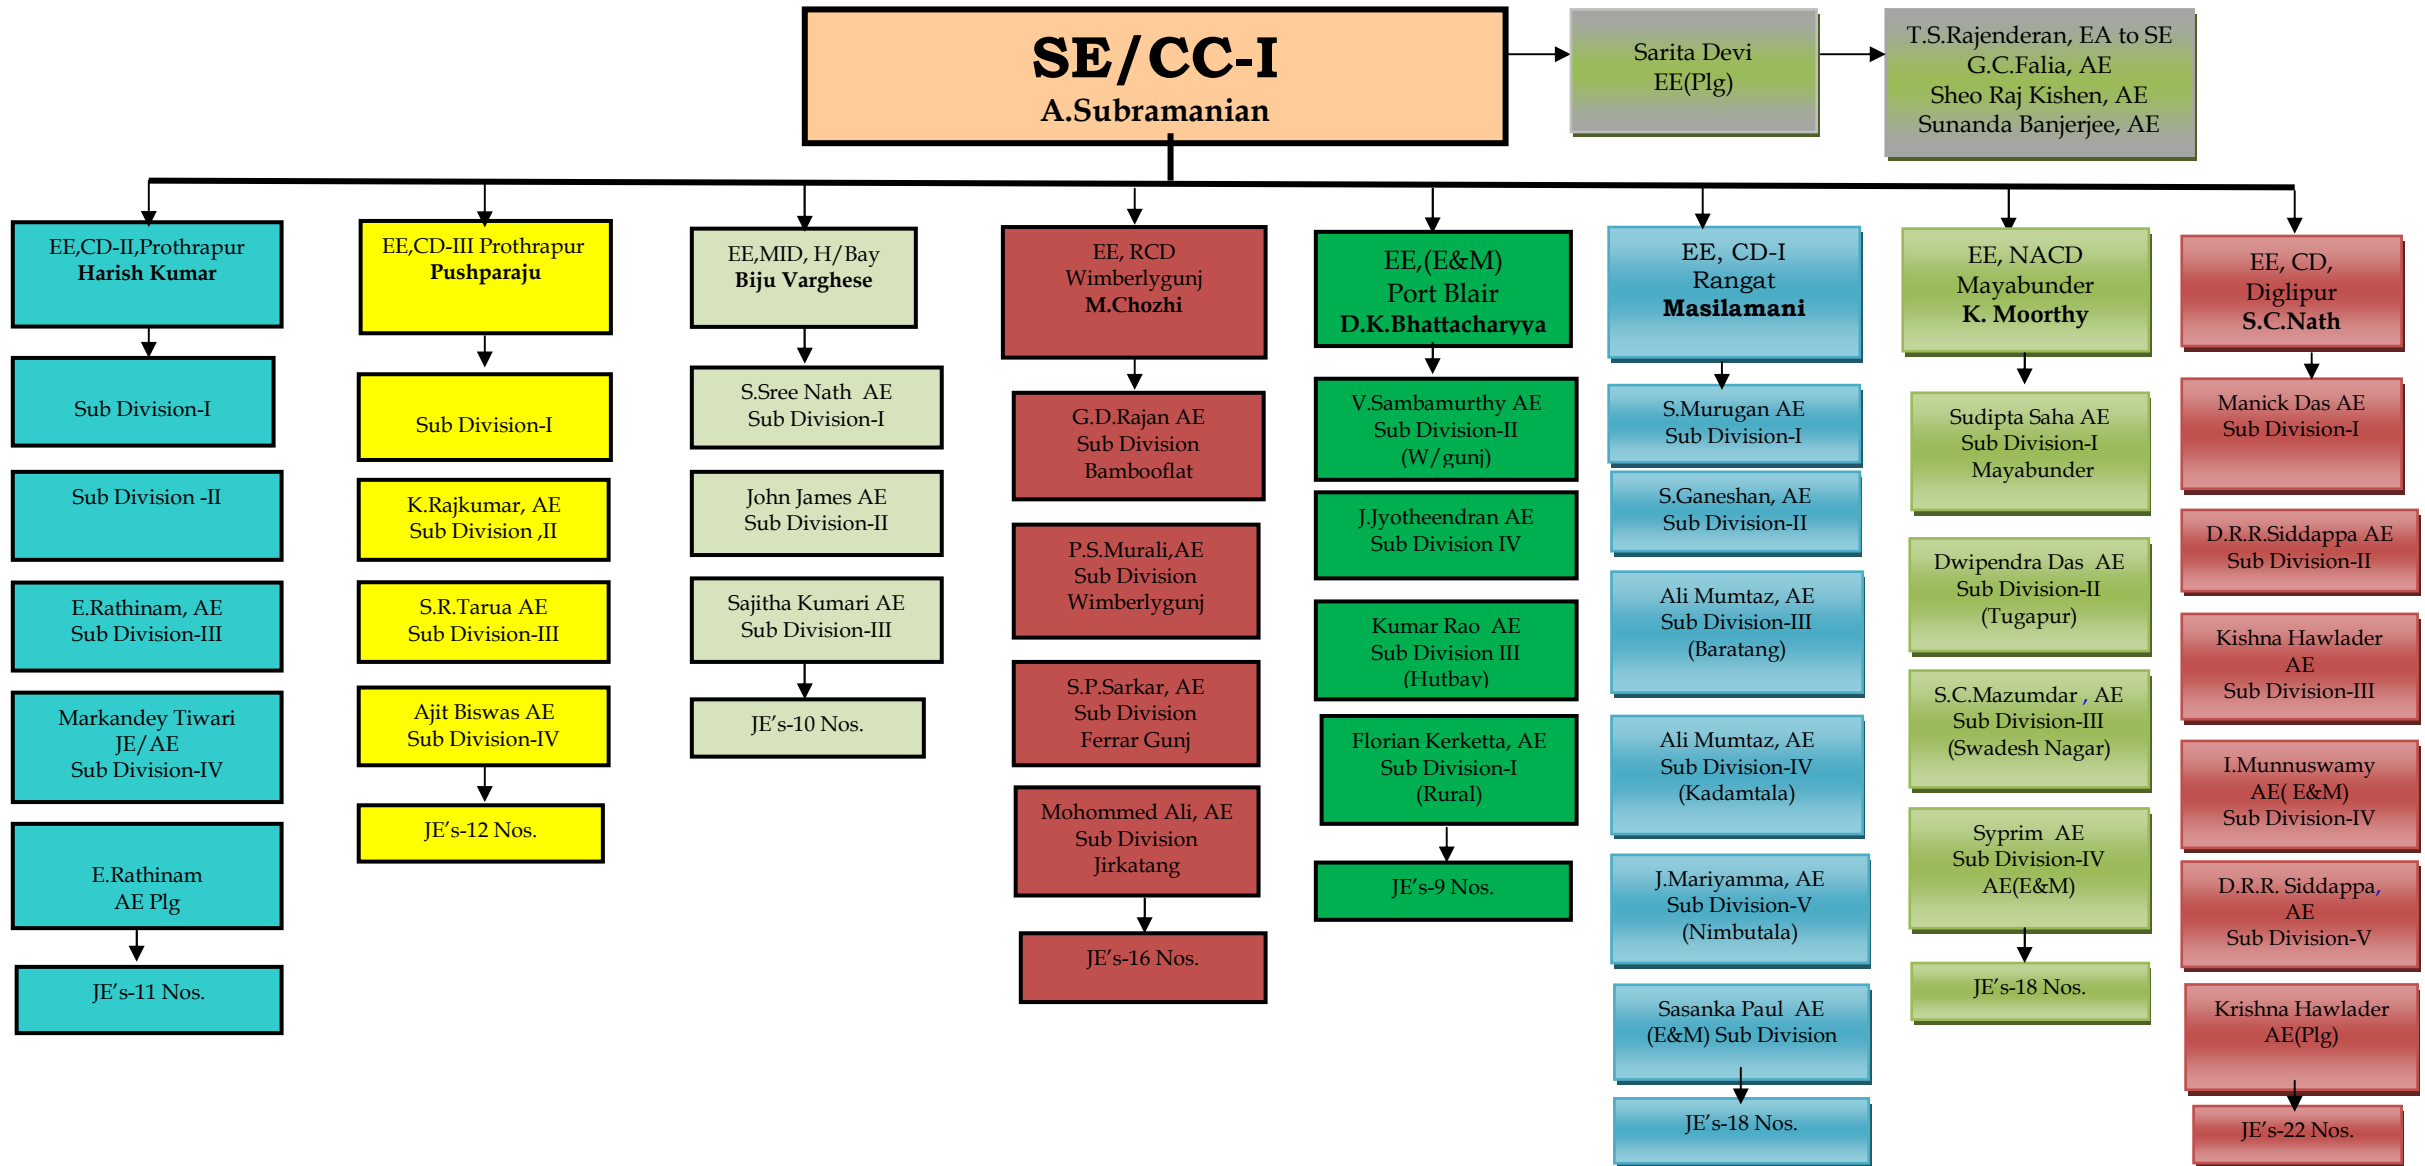

ORGANISATIONAL CHART OF OFFICE OF THE SE CONSTRUCTION CIRCLE-I

SE—Superintending Engineer: CC—Construction Circle: Plg—Planning: CD- Construction Division: EE—Executive Engineer: EA—Engineering Assistant :AE—Assistant Engineer: JE-Junior Engineer