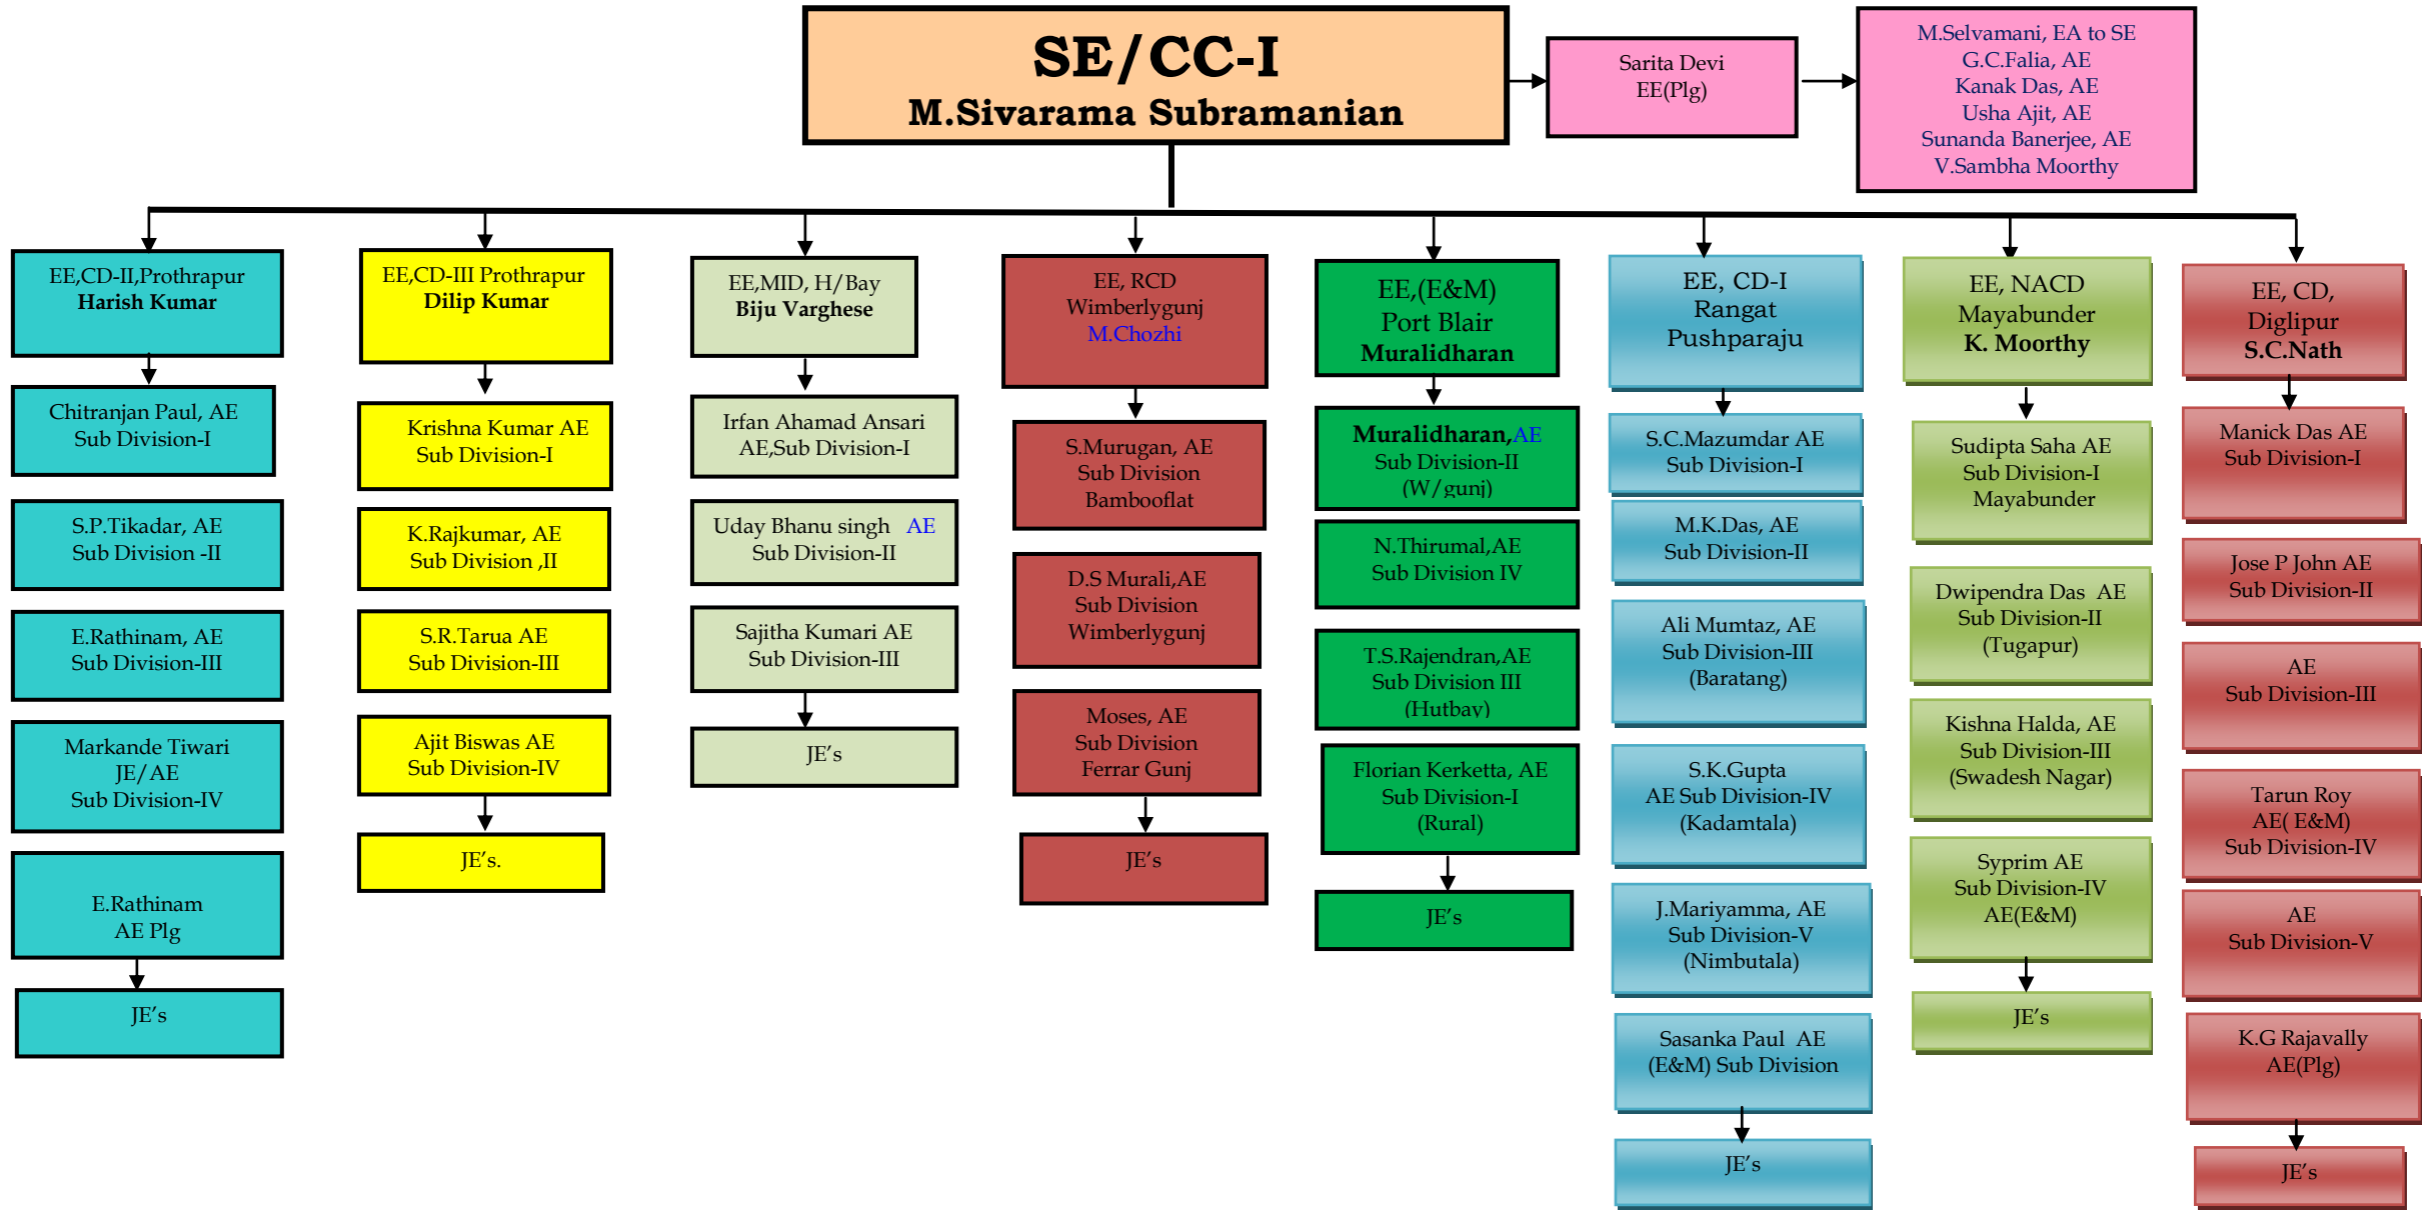

ORGANISATIONAL CHART OF OFFICE OF THE SE CONSTRUCTION CIRCLE-I

SE—Superintending Engineer: CC—Construction Circle: Plg—Planning: CD- Construction Division: EE—Executive Engineer: EA—Engineering Assistant :AE—Assistant Engineer: JE-Junior Engineer